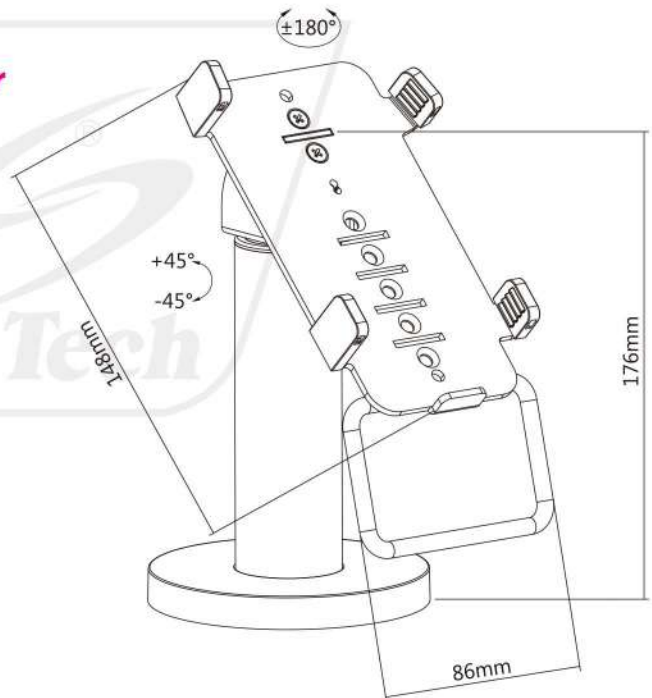

**SH 005PS**

# Credit Card POS Terminal Stand

For VeriFone® Vx810

**Fully Adjustable for Every Transaction**

**Toolless Tilt**  
allows for effortless positioning.

**360° Rotation**  
provides convenience for both customers and employees.