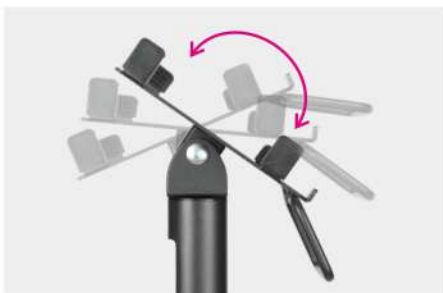

# Credit Card POS Terminal Stand

For VeriFone® Vx810

**Fully Adjustable for Every Transaction**

**Toolless Tilt**  
allows for effortless positioning.

**360° Rotation**  
provides convenience for both customers and employees.